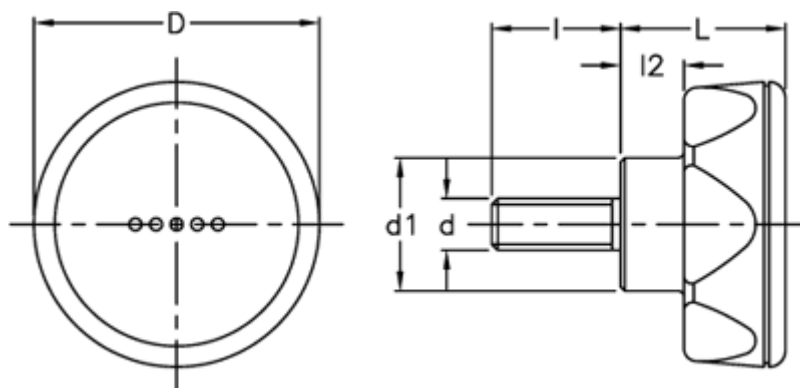

Article number: 23052224264

Description: E+G Lobe knob
ELK.56-p M8x40-C4 yellow centre cap

Measures

D	= 56
d1	= 26.5
d 6g	= M8
l	= 40
L	= 29
l2	= 11